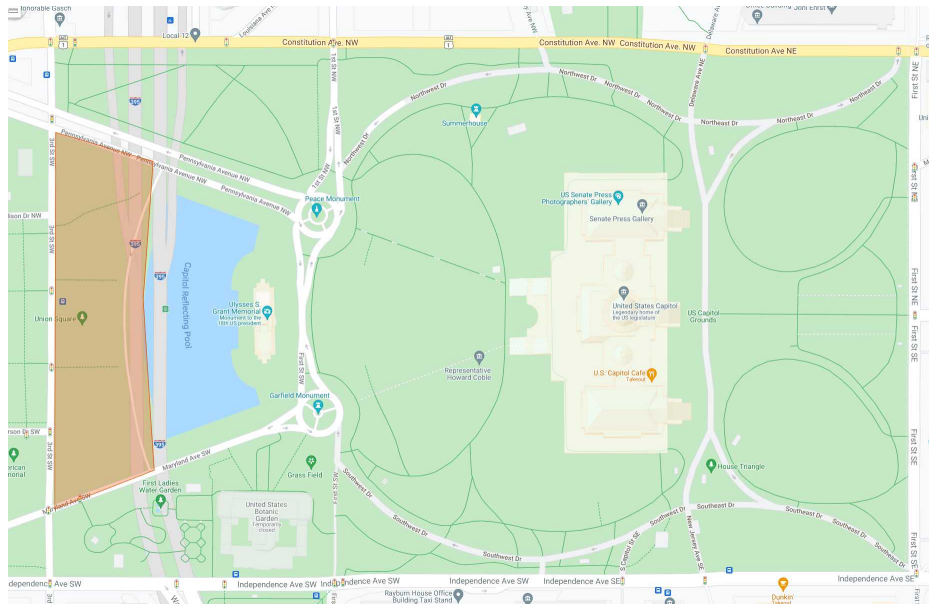

LOOK AHEAD AMERICA

#JusticeforJ6 Rally Guidance

WHEN: Saturday, September 18, 12:00pm EST – 1:15pm EST

WHERE: Union Square, located between 1st and 3rd Streets NW/SW (See the red area below).

PARKING: Union Station parking garage. Go to unionstationdc.com for parking rates and amenities.

METRO TRAINS: For assistance with travel from the airport such as metro access and where to go for ride pick up, visit the Ronald Reagan National Airport at flyreagan.com and Dulles International Airport at flydulles.com. If arriving at Dulles, take the Silver Line Express Bus to the Wiehle-Reston East Metro Station, which connects to the Silver Line of the D.C. Metro. Use the Washington Metro Transit Authority website at wmata.com.

RULES FOR THE RALLY:

- Travel in groups.
- Be respectful to our security team and law enforcement.
- Do not wear or bring political, candidate, or another organization's paraphernalia, including clothing or banners supporting President Trump or President Biden.
- Do wear your red, white, and blue and bring your American flag and signs to show your support of the J6 prisoners.
- If you see anyone causing trouble, start recording them with your cell phone video and signal for help to an LAA Volunteer (in the red LAA T-shirts).